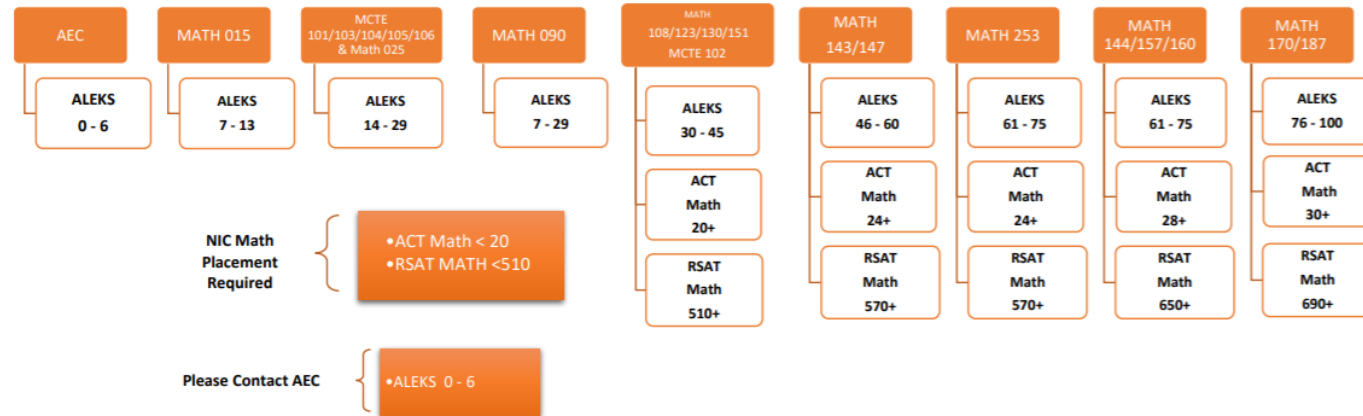

Placement scores are good for two years from the date taken.

04/01/2018

NORTH IDAHO COLLEGE
CONNECT

Visit Two

NIC Math Placement Interpretations

Cut-off scores are intended for initial math placement.

Please work with an Advisor for proper coursework sequencing based upon your intended degree, program, and/or transfer institution.