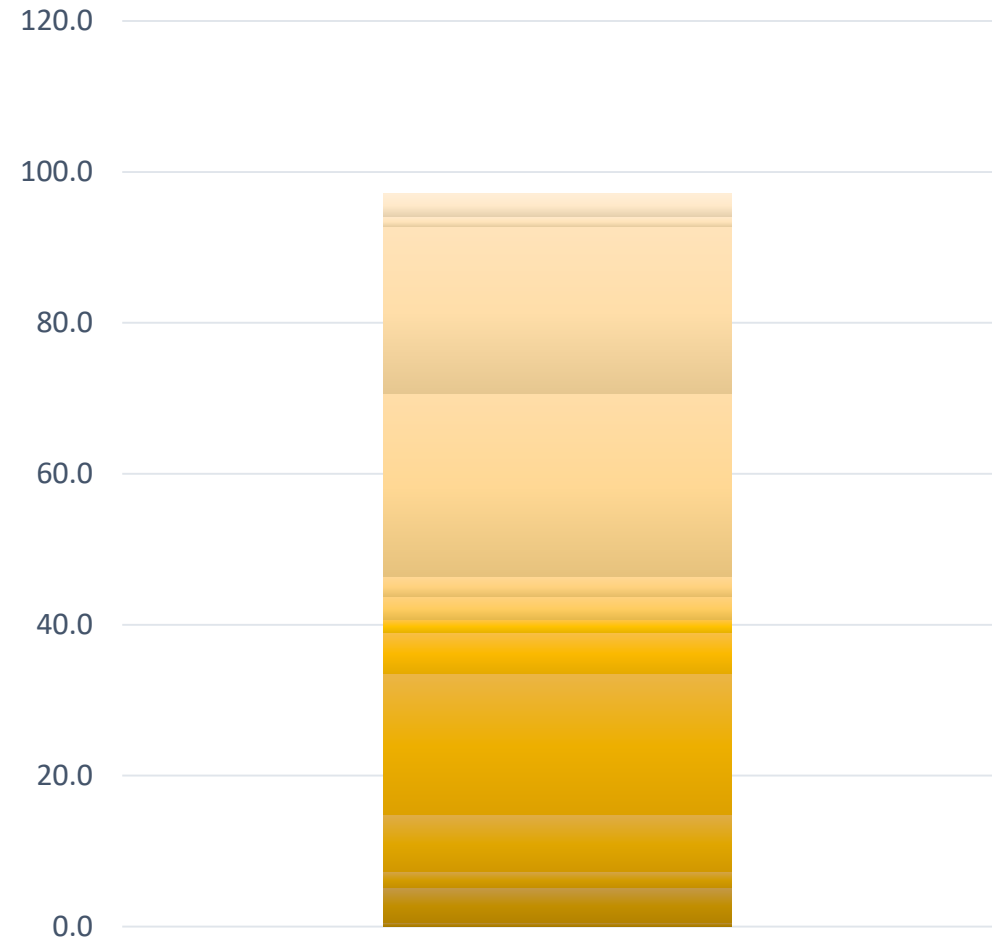

Visit Four

English & Math Assessments

Time Calculated from Closest
NIC Center

Travel Time Saved through NIC Connect