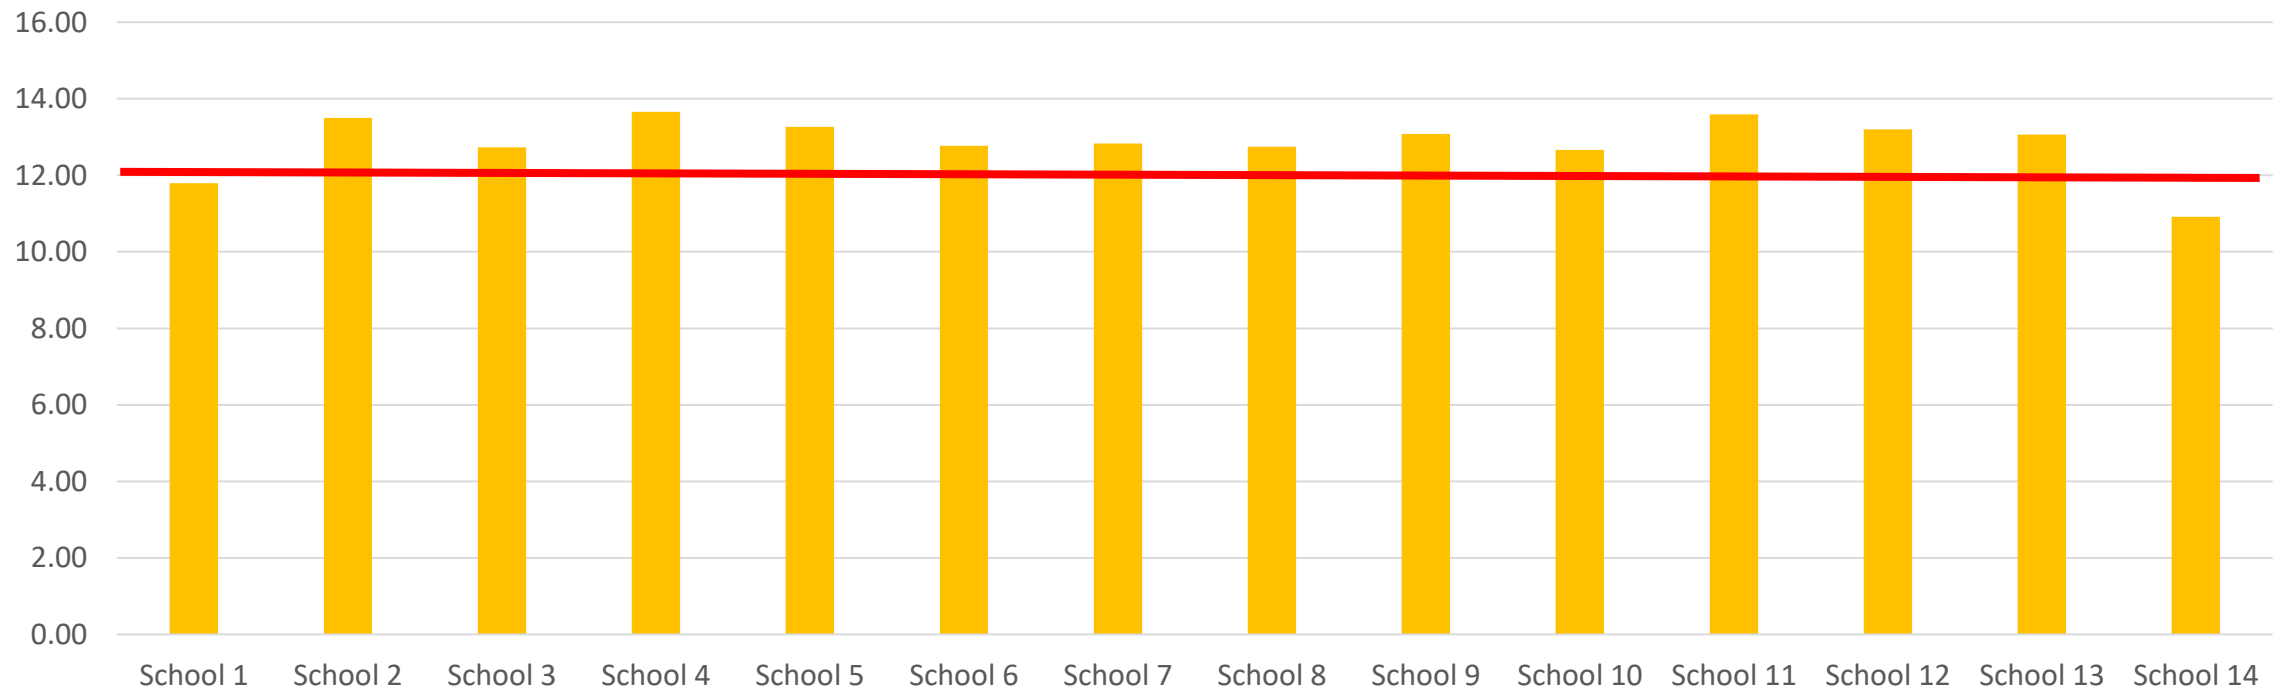

NORTH IDAHO COLLEGE
CONNECT

Visit Five

Advising and Registration

Application to Registration by School

Visit Five

Advising and Registration

Average Credit Load by School

Program Results