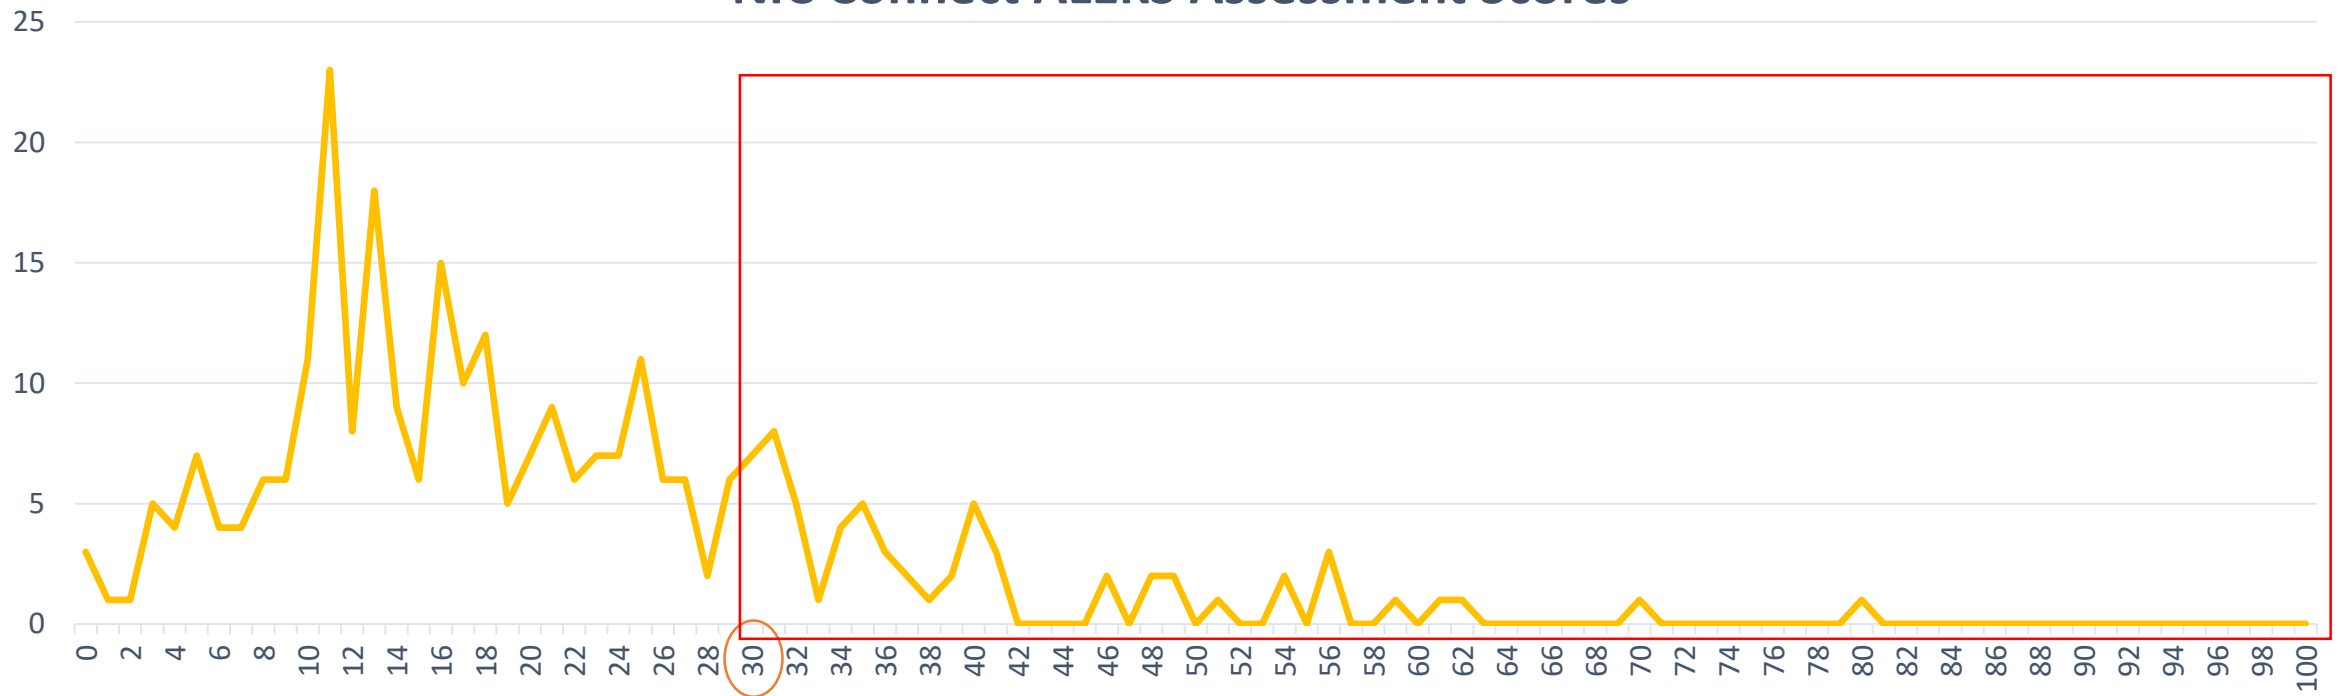

Visit Four

English & Math Assessments

Math Assessments: 325

NORTH IDAHO COLLEGE
CONNECT

Visit Four

English & Math Assessments

NIC Connect ALEKS Assessment Scores

Visit Four