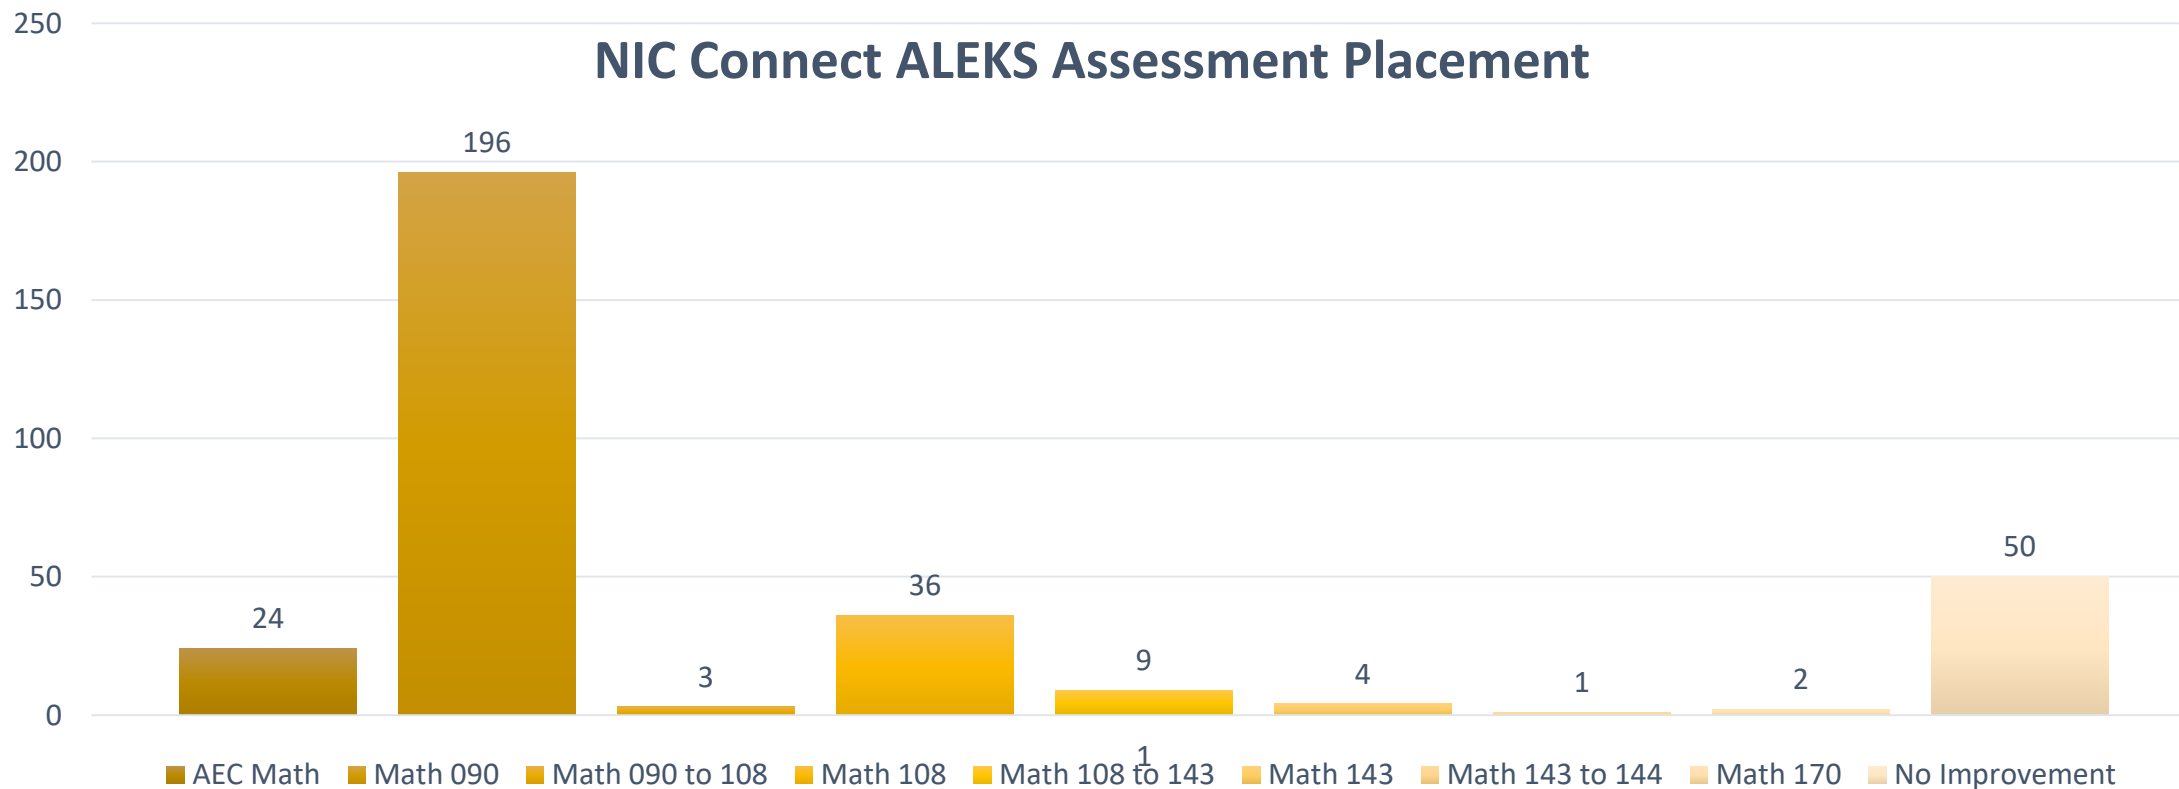

Visit Four

English & Math Assessments

Math Assessments: 325

NORTH IDAHO COLLEGE
CONNECT