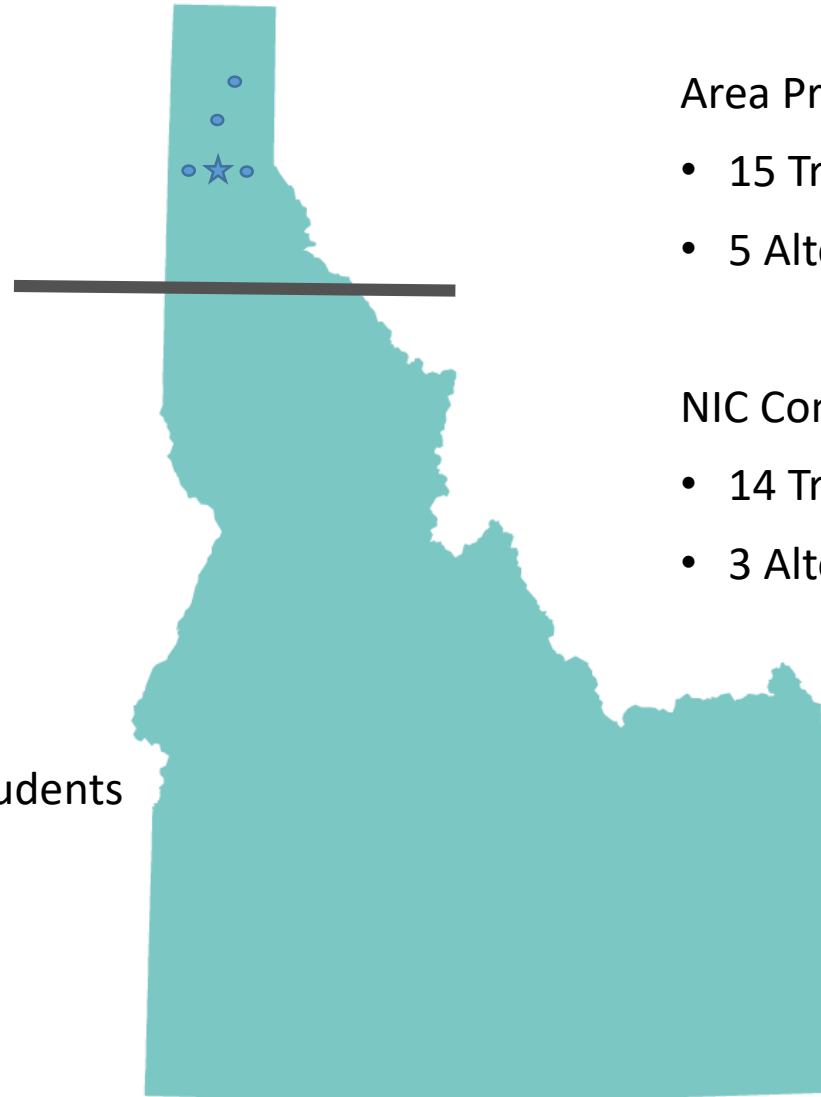

NORTH IDAHO COLLEGE
CONNECT

Strategic
Enrollment
Management

Student
Experience
Matters

College Profile

Comprehensive Community College

Located in Coeur d'Alene, ID

30 minutes from Spokane, WA

90 minutes from Canada

Approximately 5,000 students:

- 2,800 Transfer Students
- 700 Career Technical Education Students
- 1,500 Dual Credit Students

Area Profile:

- 15 Traditional High Schools
- 5 Alternative Schools

NIC Connect Profile