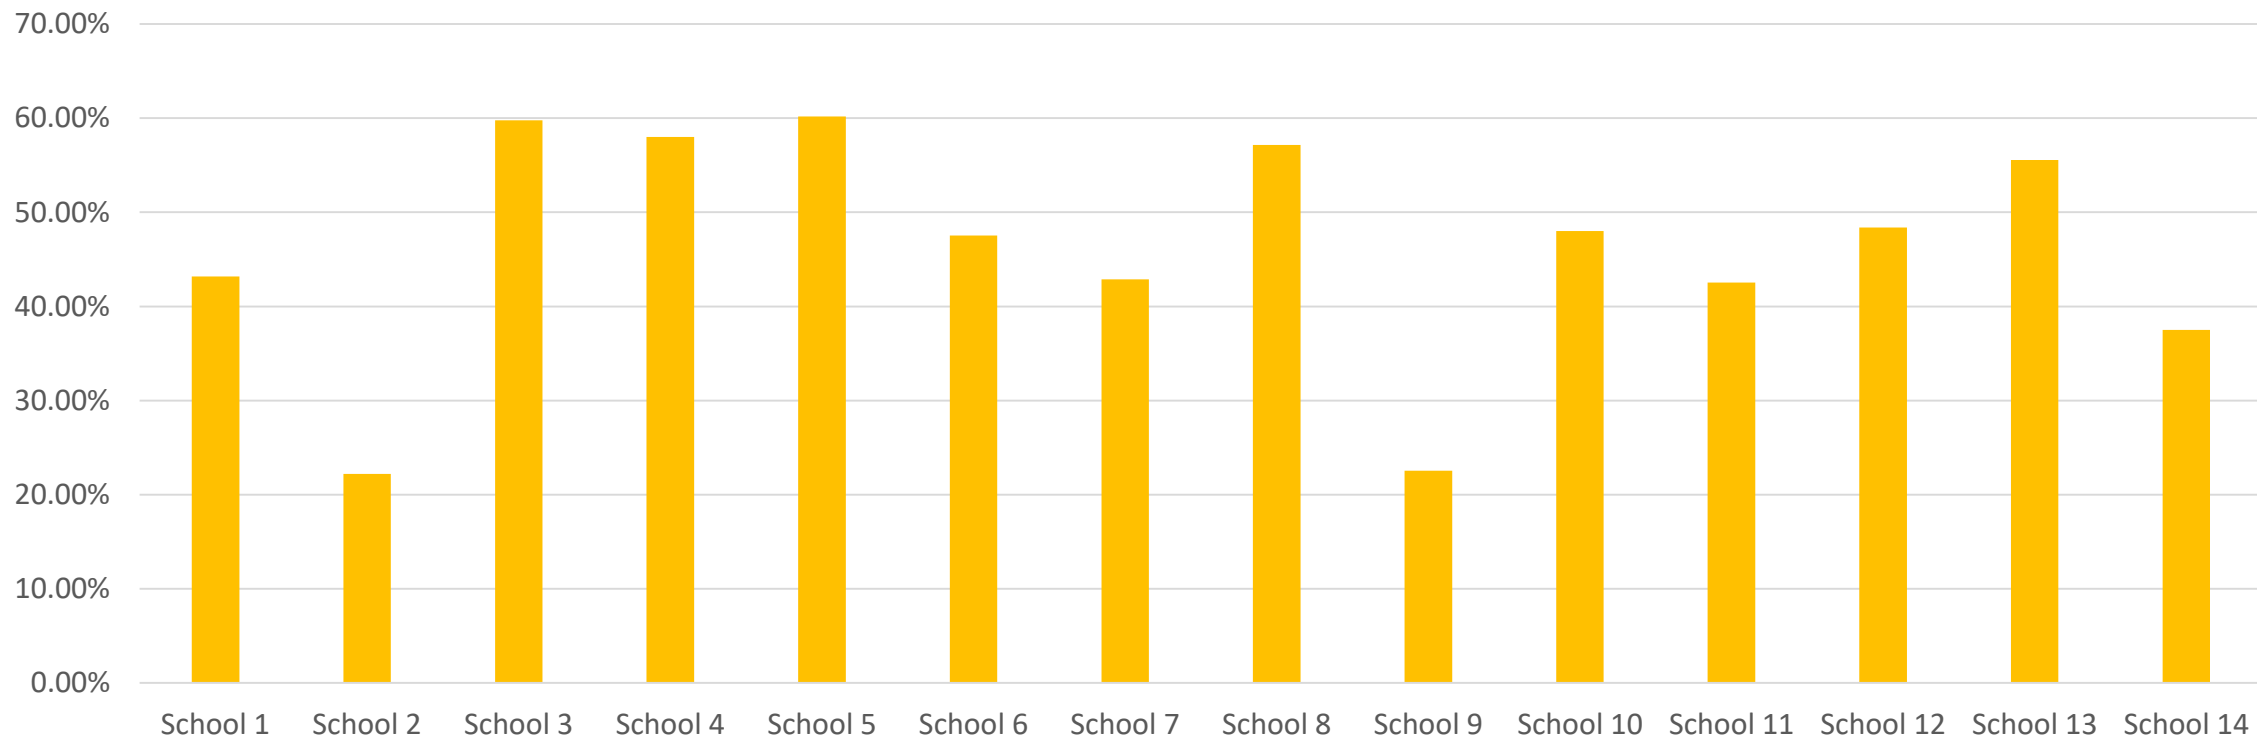

Visit Five

Advising and Registration

Application to Registration by School