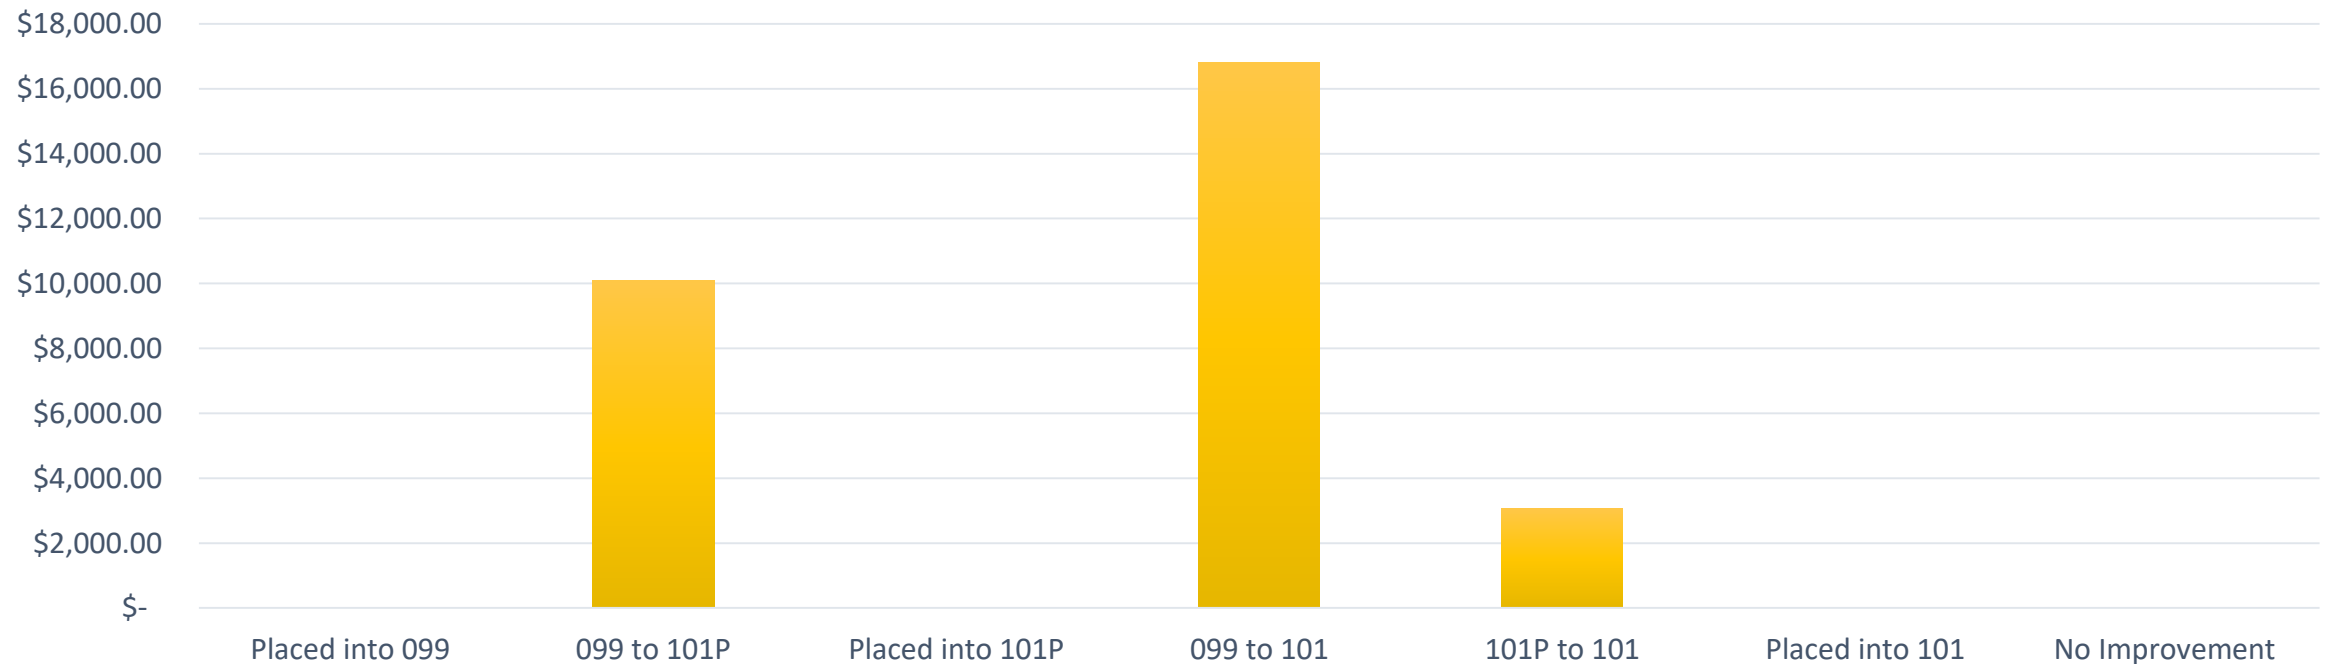

Visit Four

English & Math Assessments

Savings by Dollars for English Placement