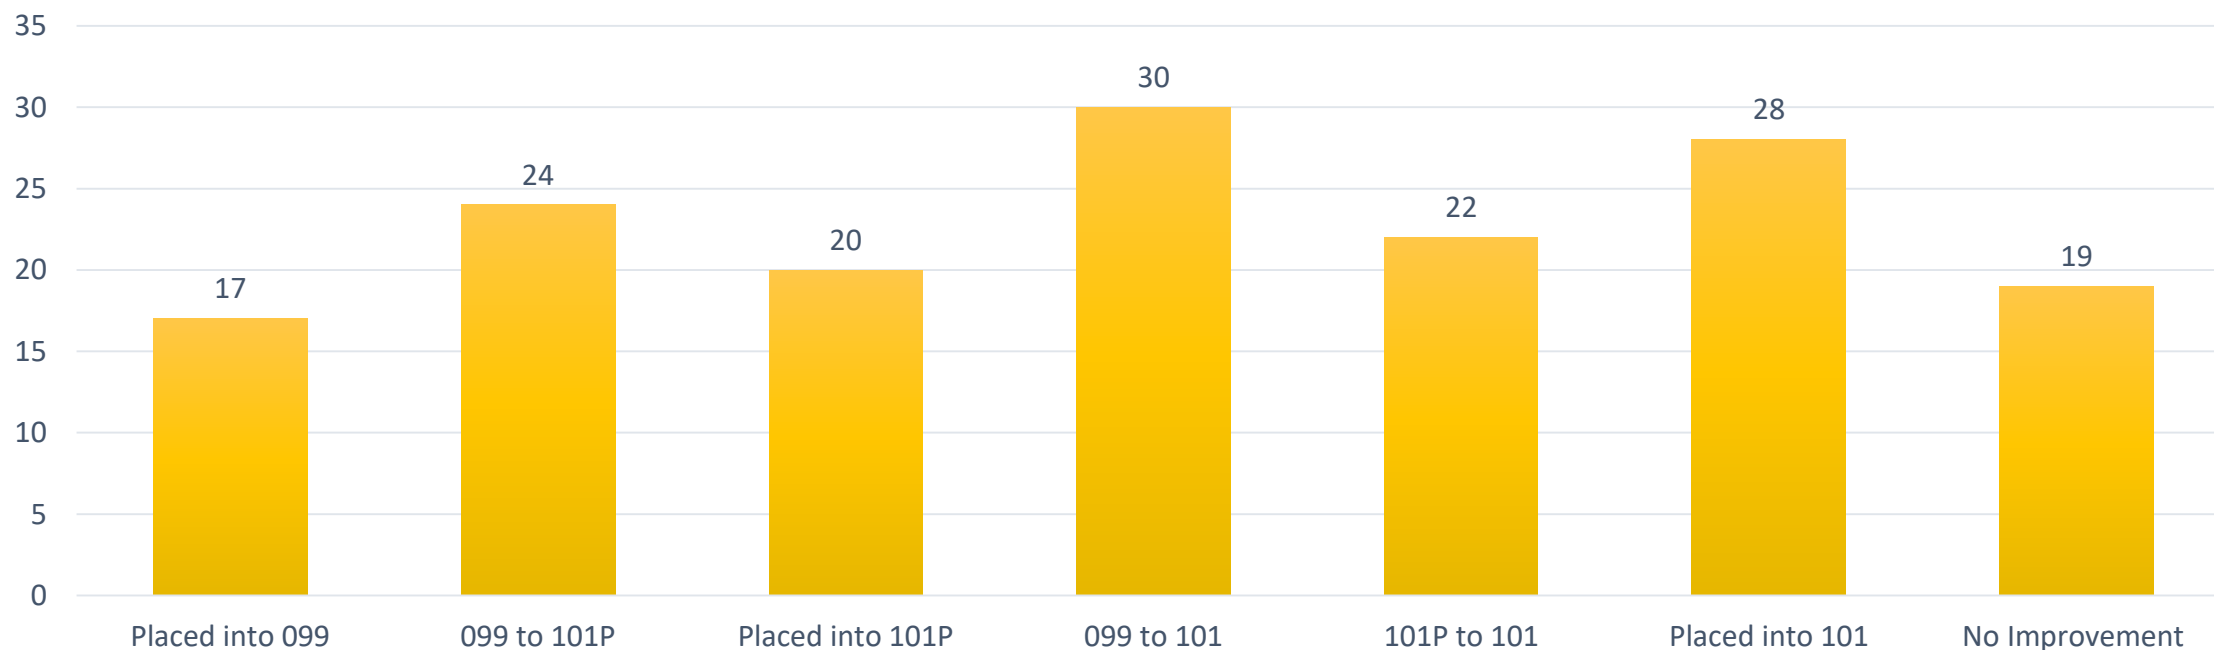

Visit Four

English & Math Assessments

English Assessments: 160

NIC Connect TWC Assessment Placement

NORTH IDAHO COLLEGE
CONNECT