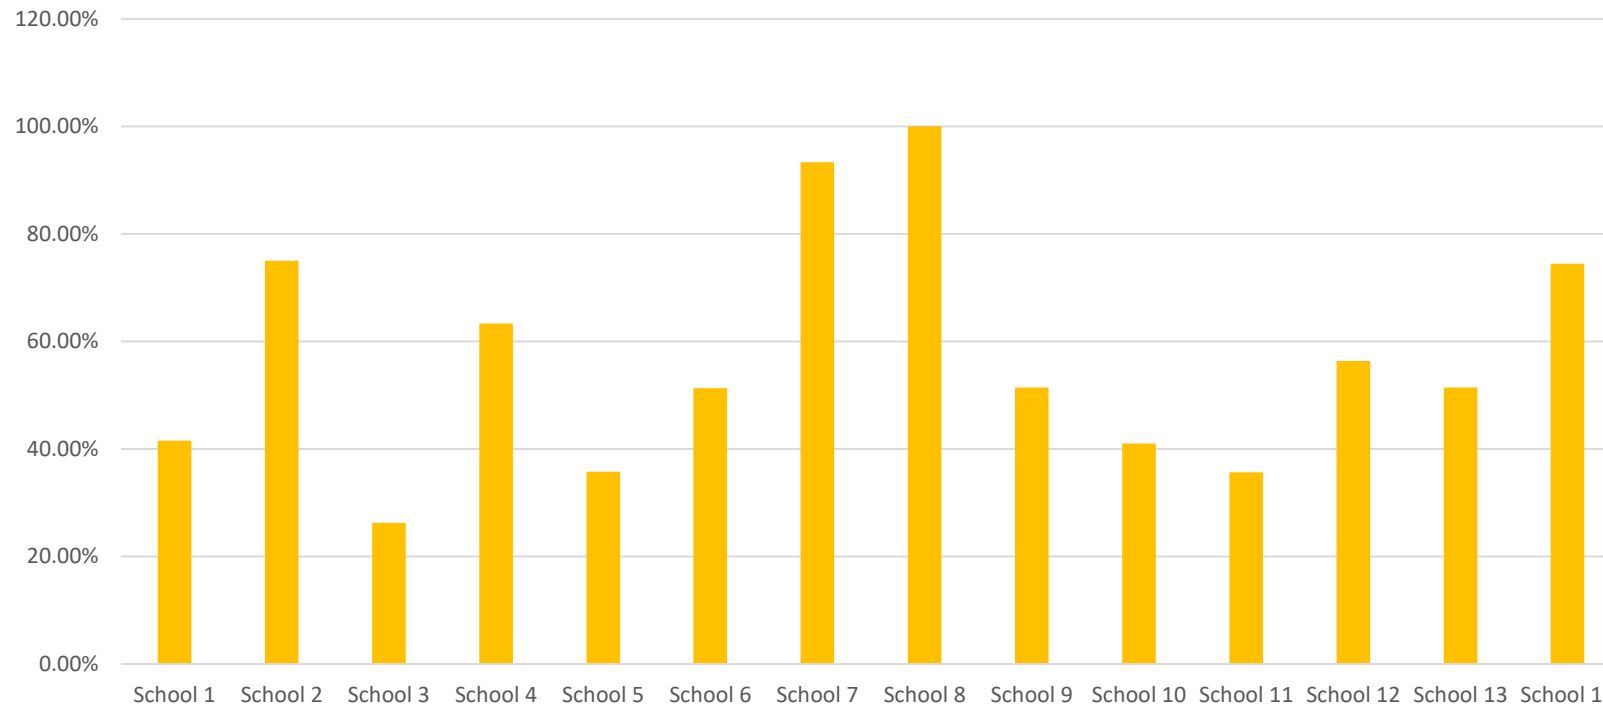

NORTH IDAHO COLLEGE
CONNECT

Visit One

College Application Week

Visit Each Region 1 School

Create Exciting Atmosphere

Encourage Application to any Idaho School

New Application Process

NORTH IDAHO COLLEGE
CONNECT

Visit One

College Application Week

% of Seniors to Applied to NIC by High School

NORTH IDAHO COLLEGE
CONNECT

Visit One

College Application Week

Number of 2018 Graduating Seniors and NIC Applications

Visit Two