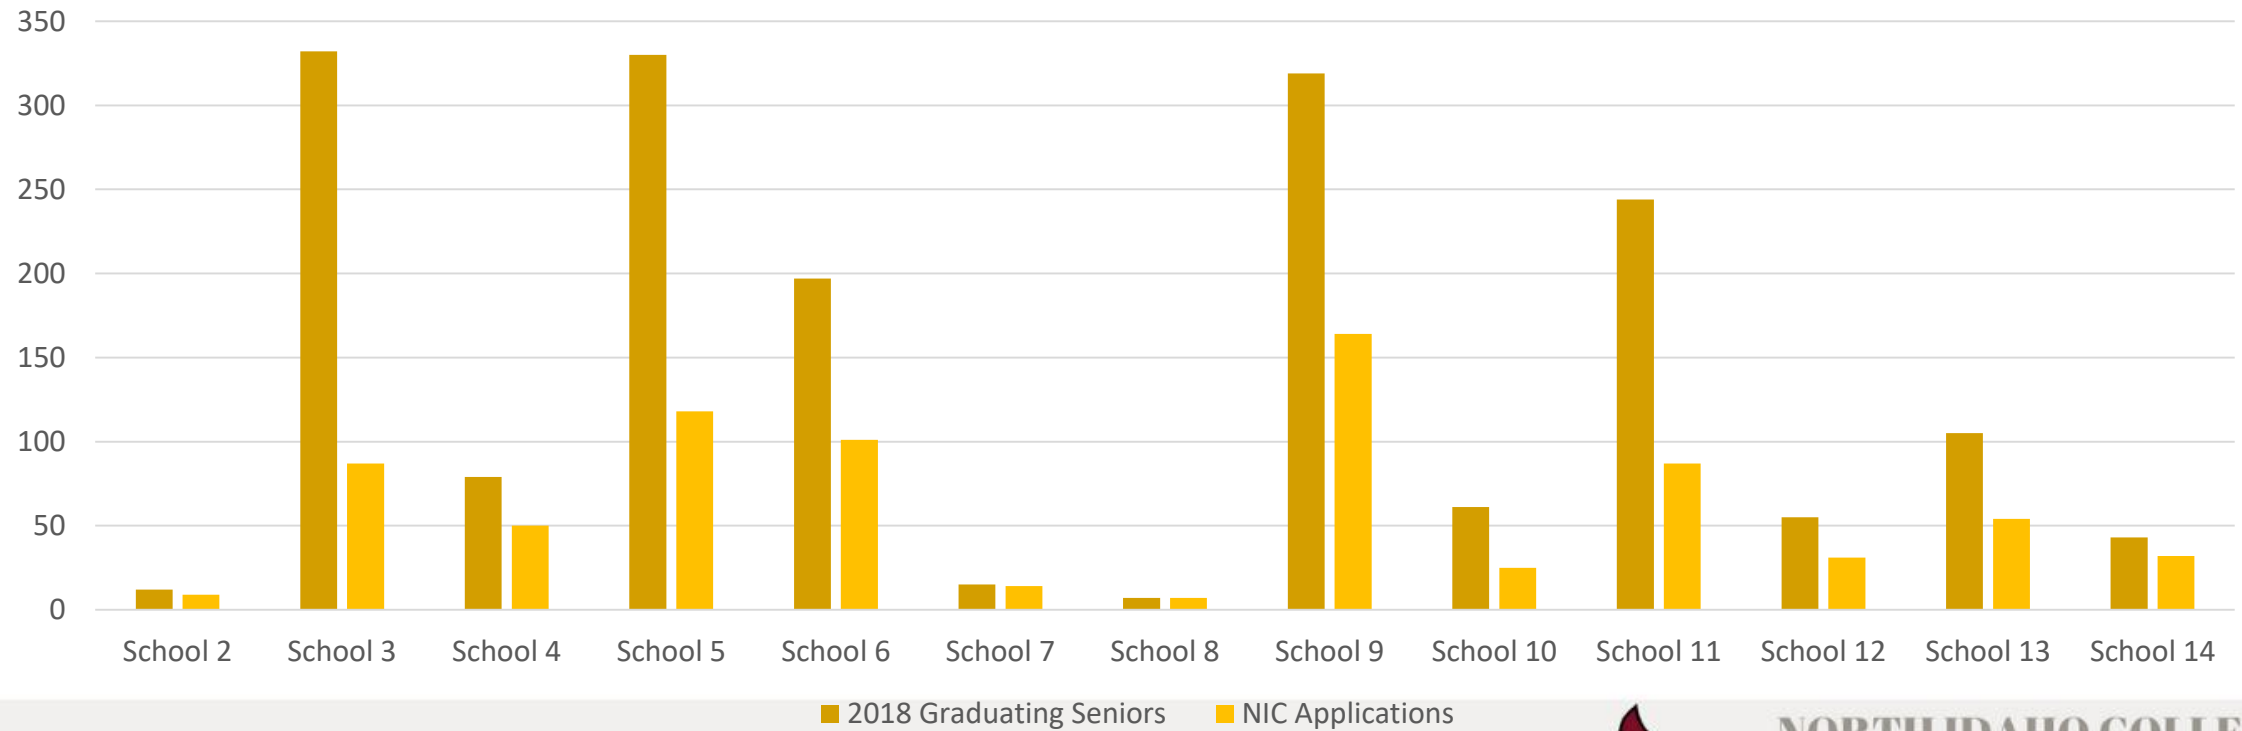

Visit One

College Application Week

% of Seniors to Applied to NIC by High School

NORTH IDAHO COLLEGE
CONNECT

Visit One

College Application Week

Number of 2018 Graduating Seniors and NIC Applications

Visit Two