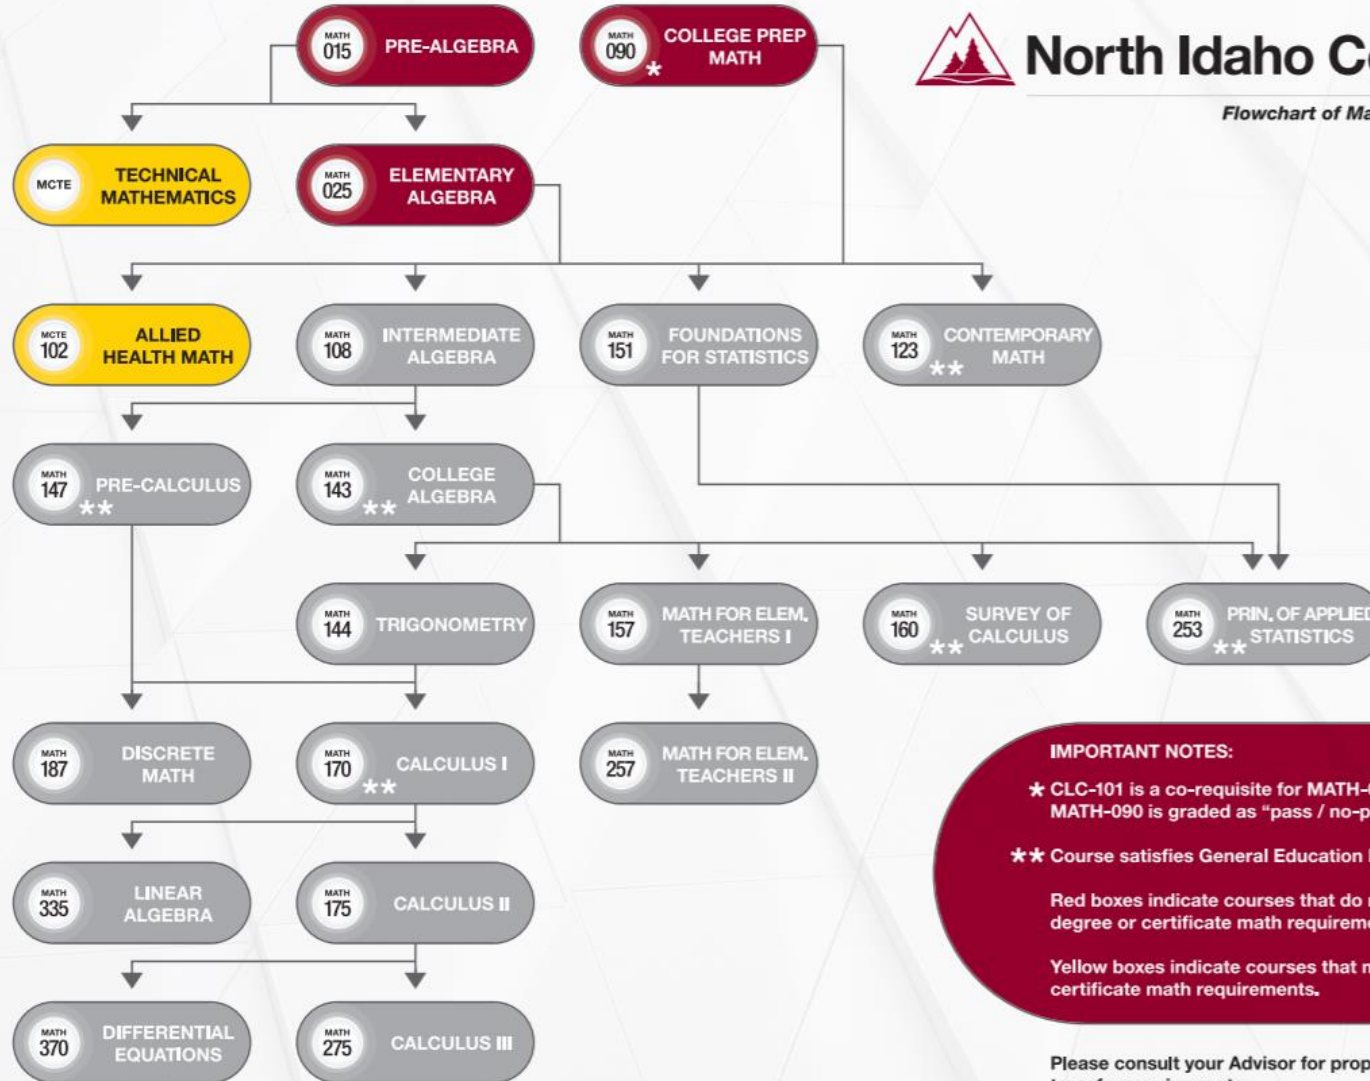

03/16/2018

NORTH IDAHO COLLEGE
CONNECT

North Idaho College

Flowchart of Math Coursework

IMPORTANT NOTES:

★ CLC-101 is a co-requisite for MATH-090. MATH-090 is graded as "pass / no-pass."

★★ Course satisfies General Education Requirements (GEM 3).

Red boxes indicate courses that do not satisfy any degree or certificate math requirements.

Yellow boxes indicate courses that may satisfy some certificate math requirements.

Please consult your Advisor for proper placement and transfer requirements.

NORTH IDAHO COLLEGE CONNECT

Visit Three

Scholarships & Financial Aid

Accompanied by Financial Aid Advisor

Checked FA Status

Conducted FA Tutorials

Scholarship Applications

Must Apply to NIC